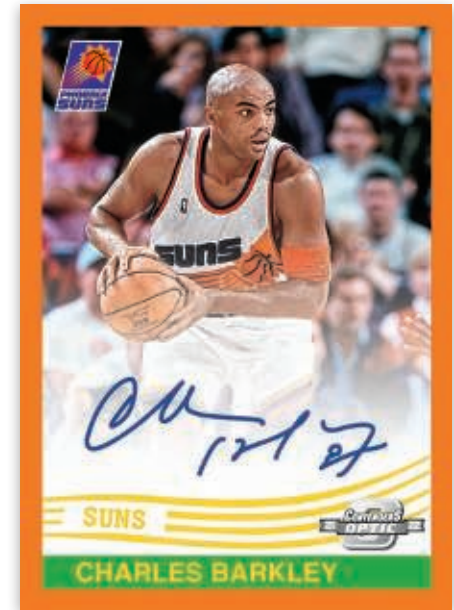

**VETERAN TICKET GOLD**

Card images are solely for the purpose of design display.

**ROOKIE SEASON TICKET GOLD VINYL**

Card images are solely for the purpose of design display.

**1984 TRIBUTE AUTOGRAPHS ORANGE**