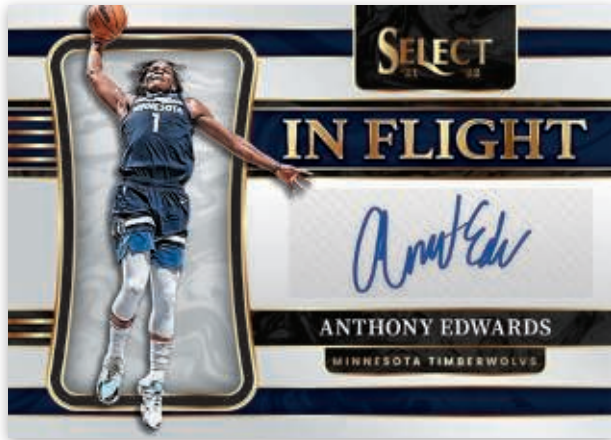

**BASE CONCOURSE**

Card images are solely for the purpose of design display.

*HOBBY*

**BASE COURTSIDE ZEBRA**

Card images are solely for the purpose of design display.

**BASE PREMIER LEVEL**

Collect each tier of base cards in Base Concourse, Base Premier Level, and Base Courtside.  
Find these in a variety of parallels including the short-printed Zebra parallel!

Card images are solely for the purpose of design display.

**IN FLIGHT SIGNATURES**

Card images are solely for the purpose of design display.

**ROOKIE JERSEY AUTOGRAPHS**

Card images are solely for the purpose of design display.

**ROOKIE SIGNATURES**

Collect the top rookies from the 2021 NBA Draft in Rookie Jersey Autographs & Rookie Signatures! Also collect the popular In Flight Signatures set, with a variety of parallels including the 1-of-1 Black Prizm!